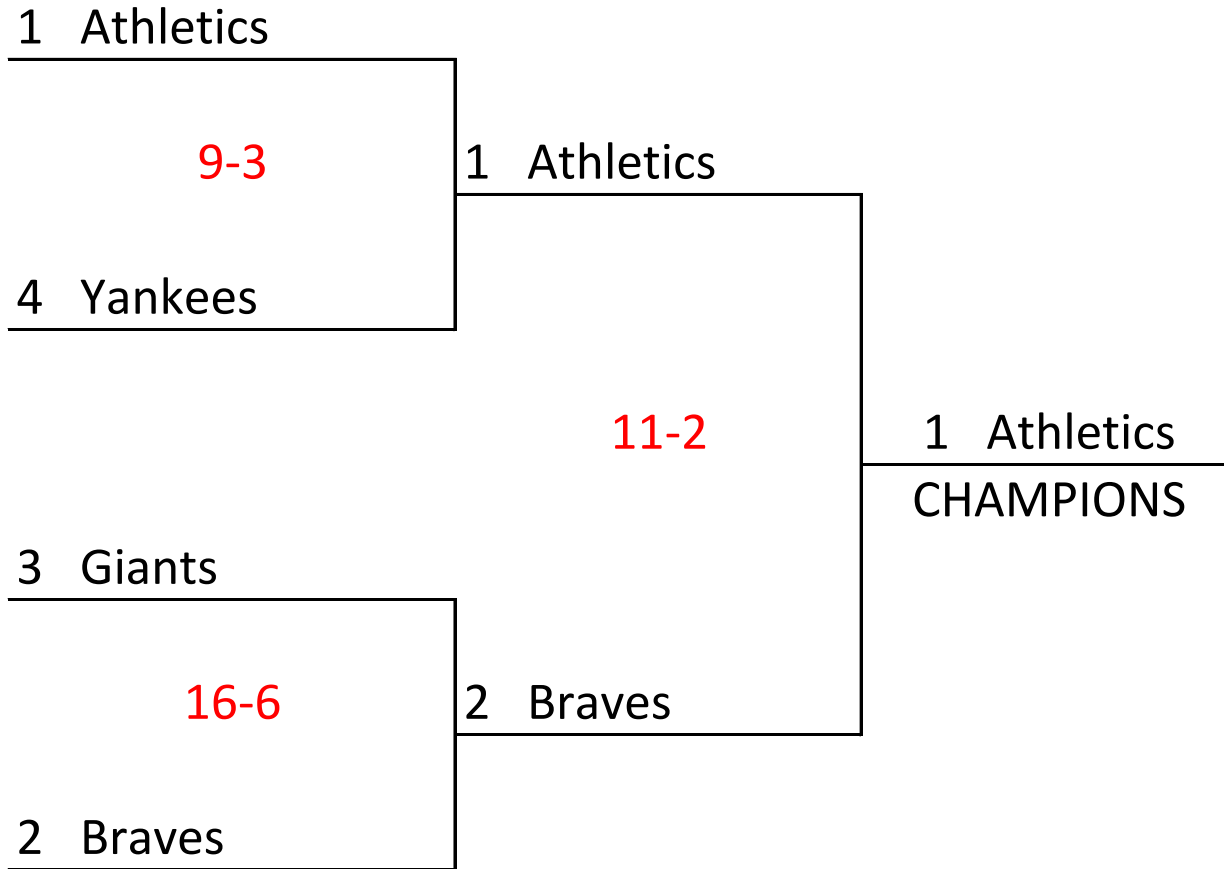

Coach Pitch Minor Tournament

All games are on Field 4 unless otherwise noted. Coin flip will determine which team is the home team.

Coach Pitch Major Tournament

All games are on Field 3 unless otherwise noted. Better seeded team is the home team.

Coach Pitch Major Tournament

All games are on Field 3 unless otherwise noted. Better seeded team is the home team.

Kid Pitch Minor Tournament

All games are on Field 2 unless otherwise noted. Better seeded team is the home team.

Kid Pitch Minor Tournament

All games are on Field 2 unless otherwise noted. Better seeded team is the home team.

Kid Pitch Major Tournament

All games are on Field 1 unless otherwise noted. Better seeded team is the home team.

Intermediate Tournament

All games are on Field 1 unless otherwise noted. Better seeded team is the home team.

Senior Tournament

All games are on Field 5. Better seeded team is the home team.