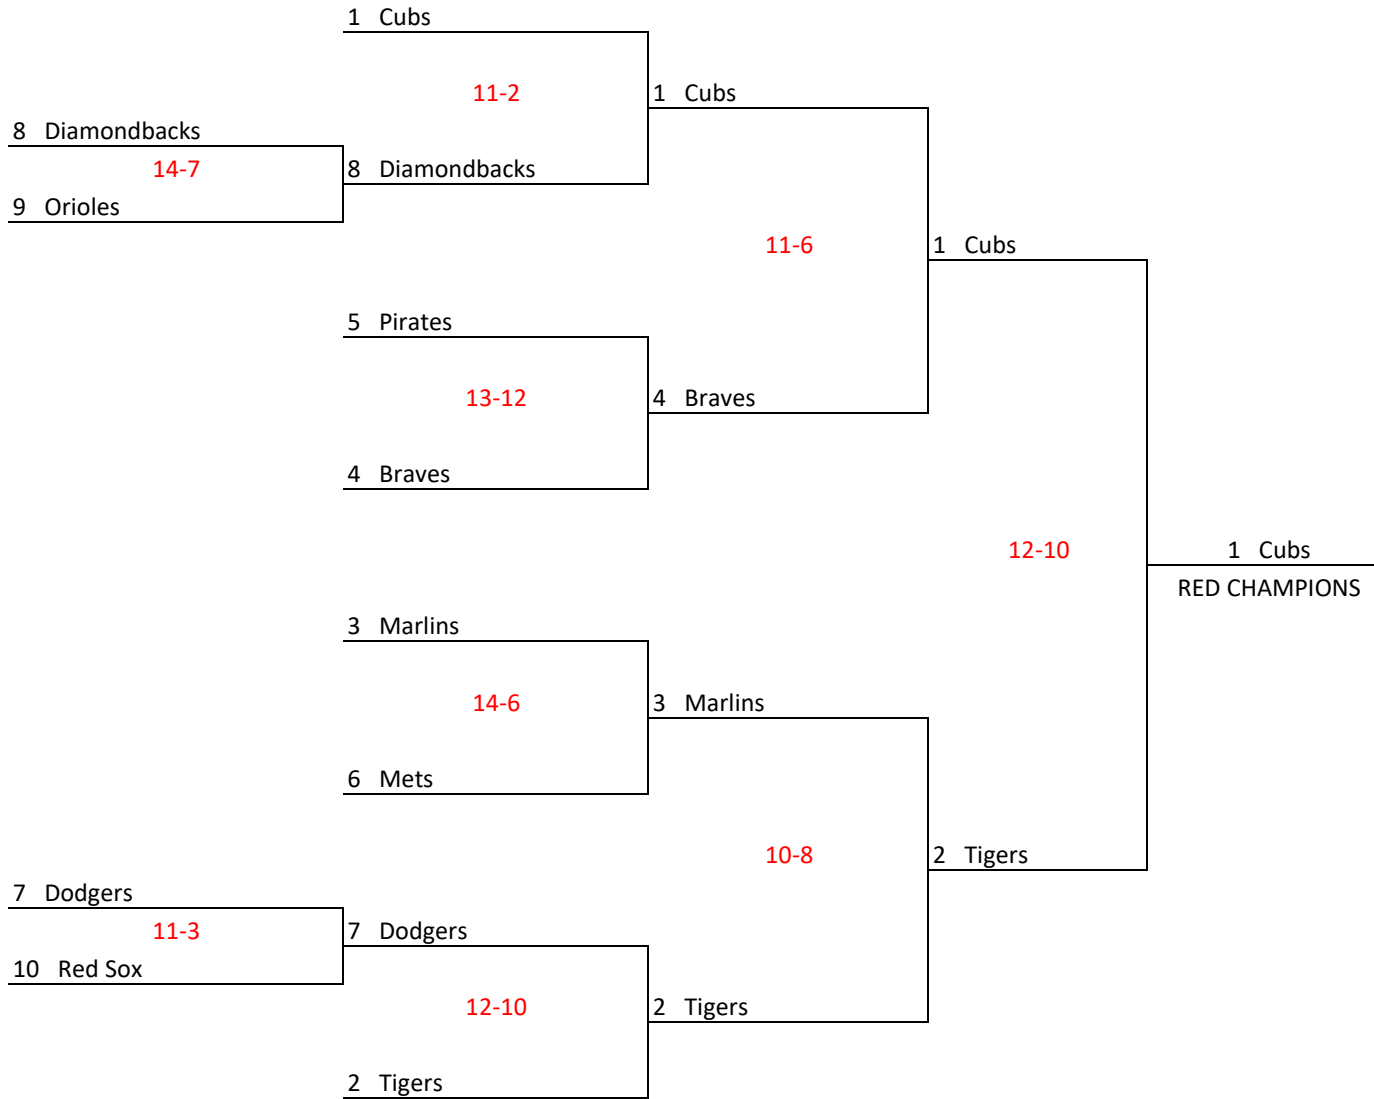

Coach Pitch Minor Tournament

All games are on Field 4 unless otherwise noted. Coin flip will determine which team is the home team.

Coach Pitch Major Tournament

All games are on Field 3 unless otherwise noted. Better seeded team is the home team.

Coach Pitch Major Tournament

All games are on Field 3 unless otherwise noted. Better seeded team is the home team.

Kid Pitch Minor Tournament

All games are on Field 2 unless otherwise noted. Better seeded team is the home team.

Kid Pitch Minor Tournament

All games are on Field 2 unless otherwise noted. Better seeded team is the home team.

Kid Pitch Major Tournament

All games are on Field 1 unless otherwise noted. Better seeded team is the home team.

Intermediate Tournament

All games are on Field 1 unless otherwise noted. Better seeded team is the home team.

Senior Tournament

All games are on Field 5. Better seeded team is the home team.