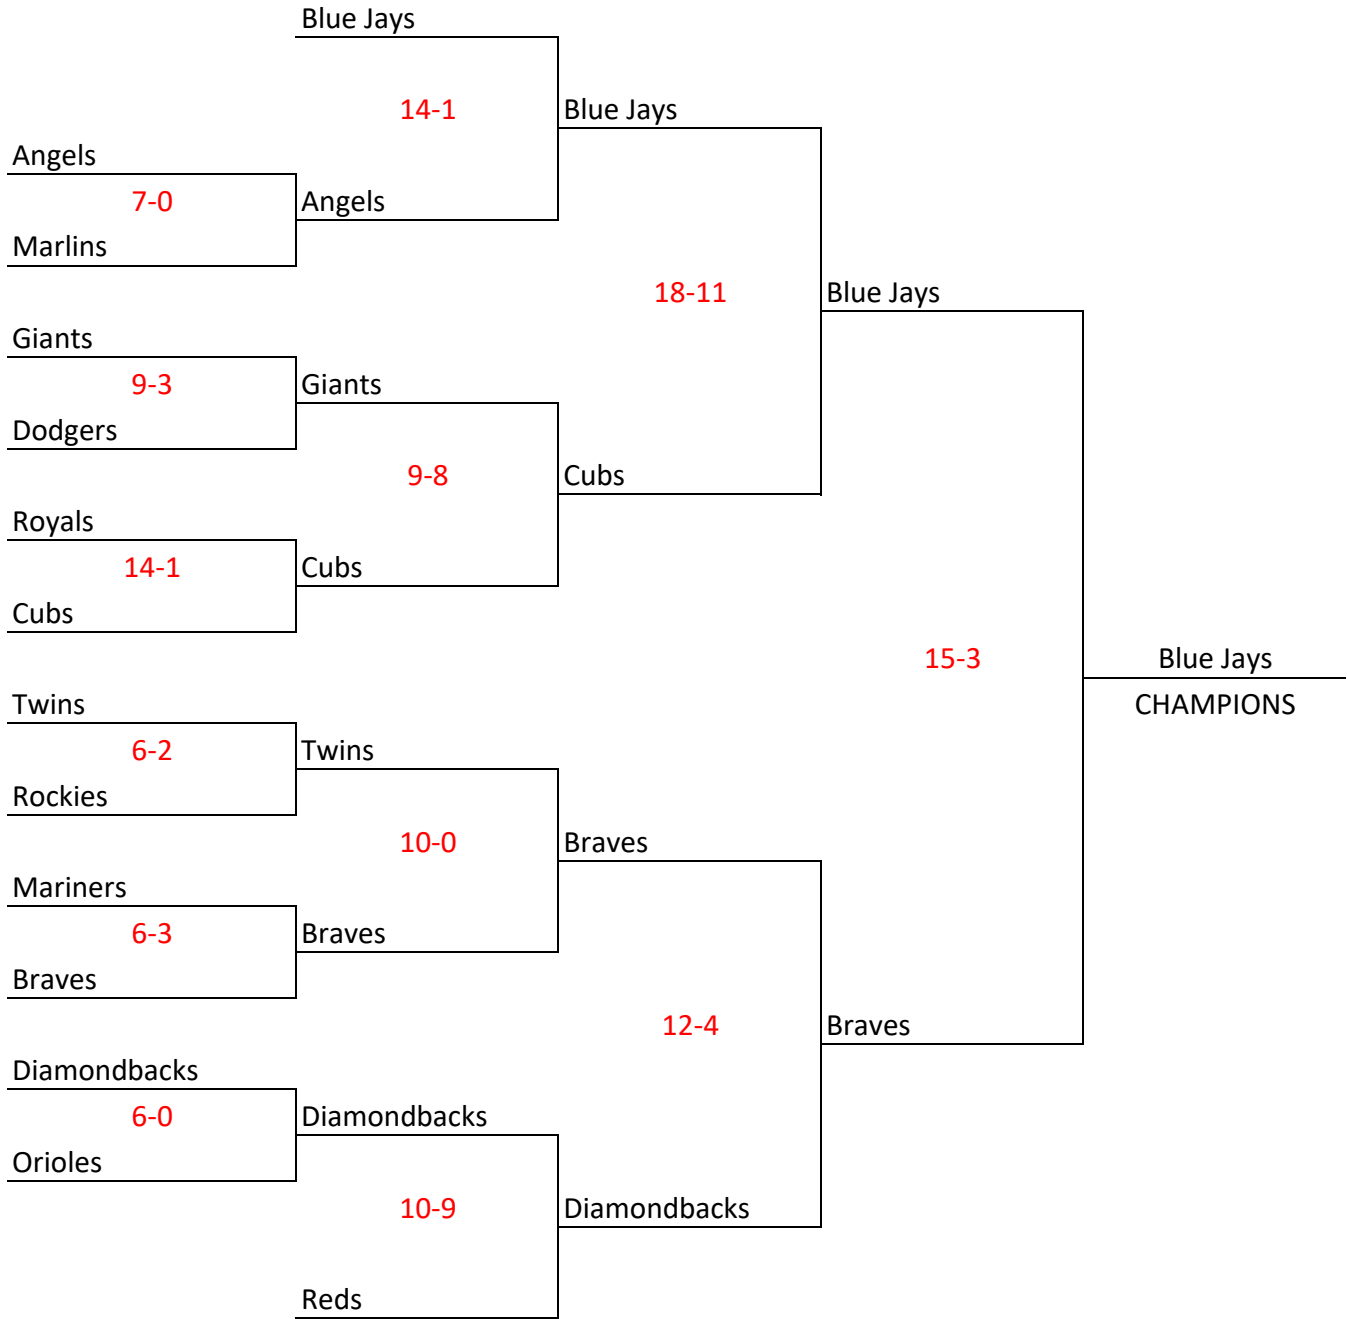

Coach Pitch Minor Tournament

All games are on Field 4 unless otherwise noted. Coin flip will determine which team is the home team.

Coach Pitch Major Tournament

All games are on Field 3 unless otherwise noted. Better seeded team is the home team.

Coach Pitch Major Tournament

All games are on Field 3 unless otherwise noted. Better seeded team is the home team.

Kid Pitch Minor Tournament

All games are on Field 2 unless otherwise noted. Better seeded team is the home team.

Kid Pitch Minor Tournament

All games are on Field 2 unless otherwise noted. Better seeded team is the home team.

Kid Pitch Major Tournament

All games are on Field 1 unless otherwise noted. Better seeded team is the home team.

Intermediate Tournament

All games are on Field 1 unless otherwise noted. Better seeded team is the home team.

Senior Tournament

All games are on Field 5. Better seeded team is the home team.