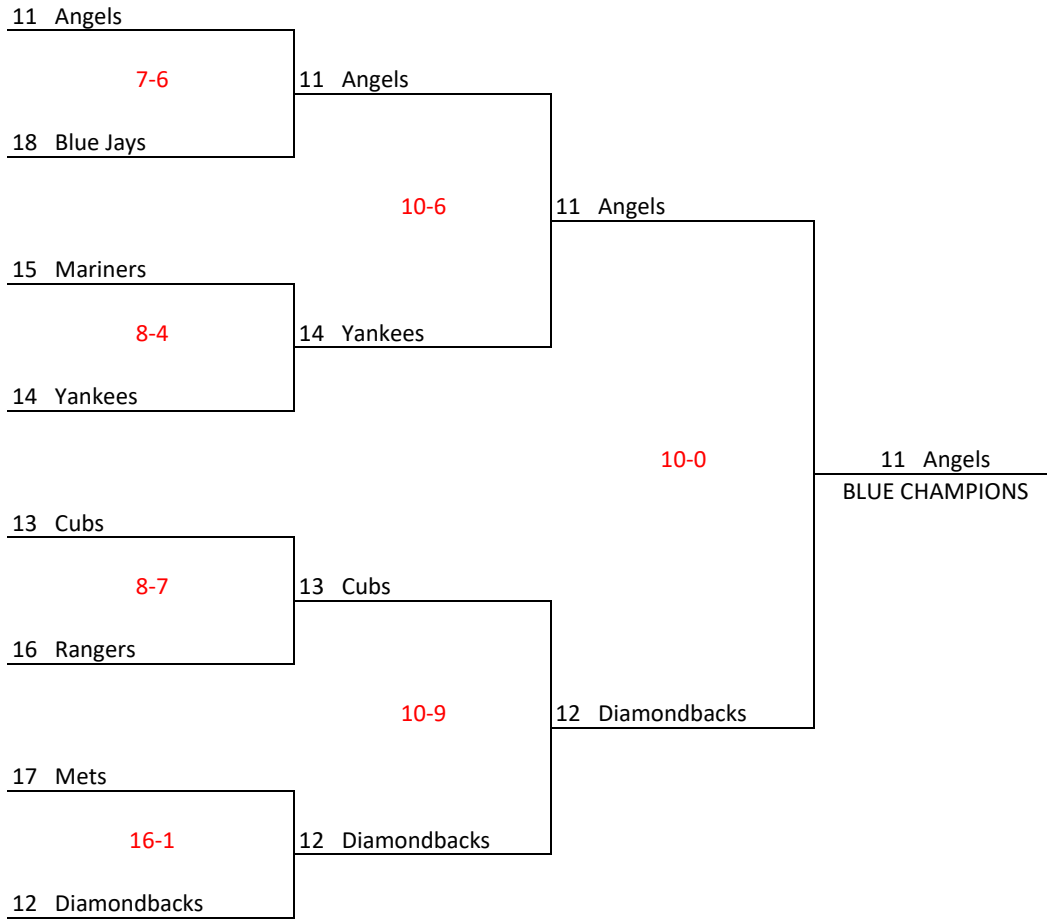

Coach Pitch Minor Tournament

All games are on Field 4 unless otherwise noted. Coin flip will determine which team is the home team.

Coach Pitch Major Tournament

All games are on Field 3 unless otherwise noted. Better seeded team is the home team.

Coach Pitch Major Tournament

All games are on Field 3 unless otherwise noted. Better seeded team is the home team.

Kid Pitch Minor Tournament

All games are on Field 2 unless otherwise noted. Better seeded team is the home team.

Kid Pitch Minor Tournament

All games are on Field 2 unless otherwise noted. Better seeded team is the home team.

Kid Pitch Major Tournament

All games are on Field 1 unless otherwise noted. Better seeded team is the home team.

Intermediate Tournament

All games are on Field 1 unless otherwise noted. Better seeded team is the home team.

Senior Tournament

All games are on Field 5. Better seeded team is the home team.