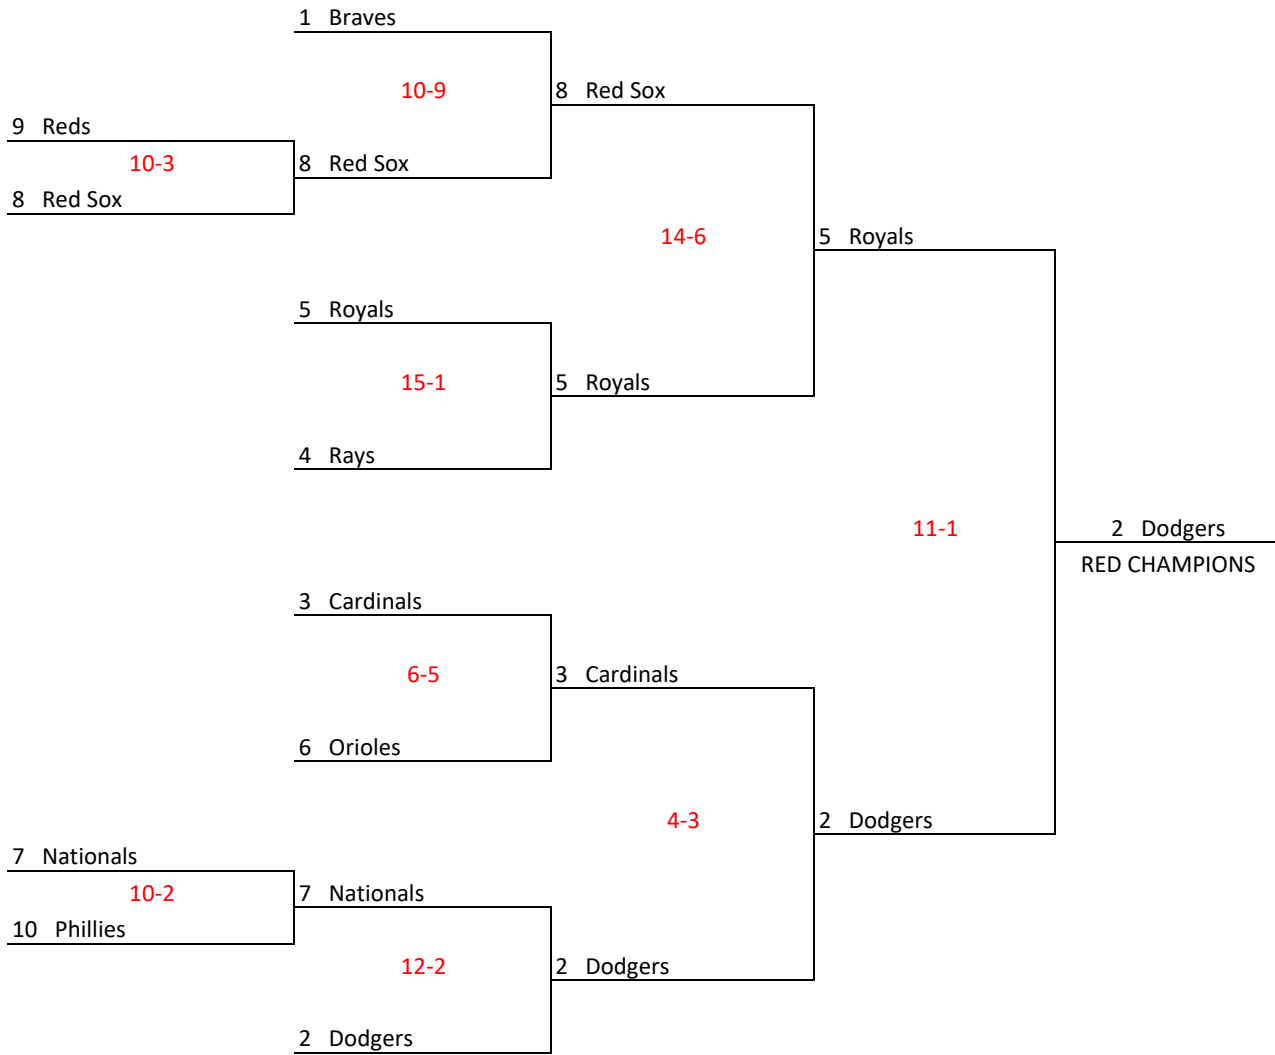

Coach Pitch Minor Tournament

All games are on Field 4 unless otherwise noted. Coin flip will determine which team is the home team.

Coach Pitch Major Tournament

All games are on Field 3 unless otherwise noted. Better seeded team is the home team.

Coach Pitch Major Tournament

All games are on Field 3 unless otherwise noted. Better seeded team is the home team.

Kid Pitch Minor Tournament

All games are on Field 2 unless otherwise noted. Better seeded team is the home team.

Kid Pitch Minor Tournament

All games are on Field 2 unless otherwise noted. Better seeded team is the home team.

Kid Pitch Major Tournament

All games are on Field 1 unless otherwise noted. Better seeded team is the home team.