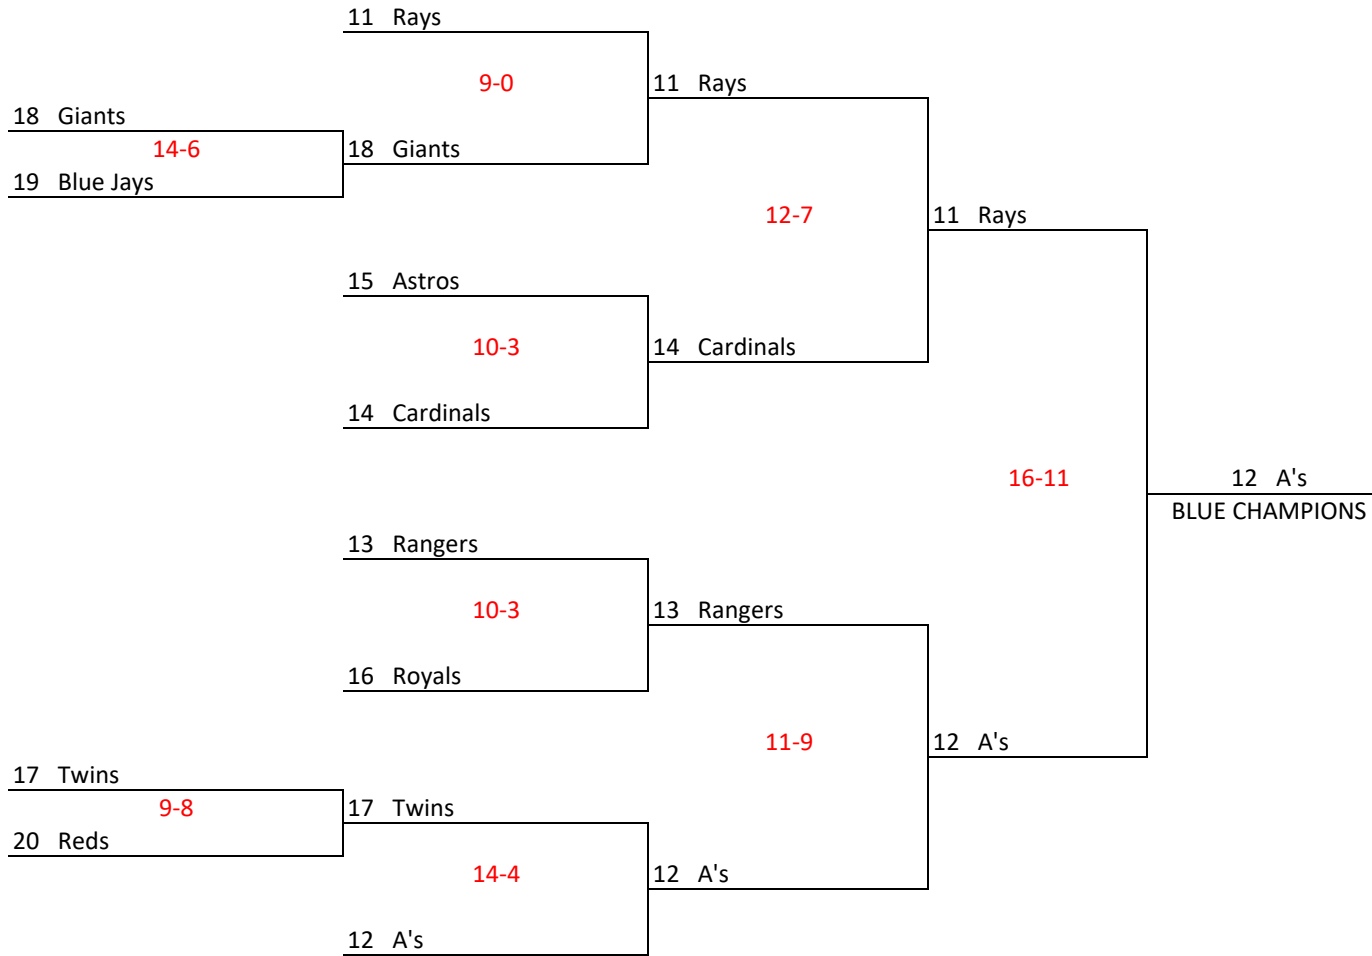

Coach Pitch Minor Tournament

All games are on Field 4 unless otherwise noted. Coin flip will determine which team is the home team.

Coach Pitch Major Tournament

All games are on Field 3 unless otherwise noted. Better seeded team is the home team.

Coach Pitch Major Tournament

All games are on Field 3 unless otherwise noted. Better seeded team is the home team.

Kid Pitch Minor Tournament

All games are on Field 2 unless otherwise noted. Better seeded team is the home team.

Kid Pitch Minor Tournament

All games are on Field 2 unless otherwise noted. Better seeded team is the home team.

Kid Pitch Major Tournament

All games are on Field 1 unless otherwise noted. Better seeded team is the home team.

Intermediate Tournament

All games are on Field 1 unless otherwise noted. Better seeded team is the home team.

Senior Tournament

All games are on Field 5. Better seeded team is the home team.