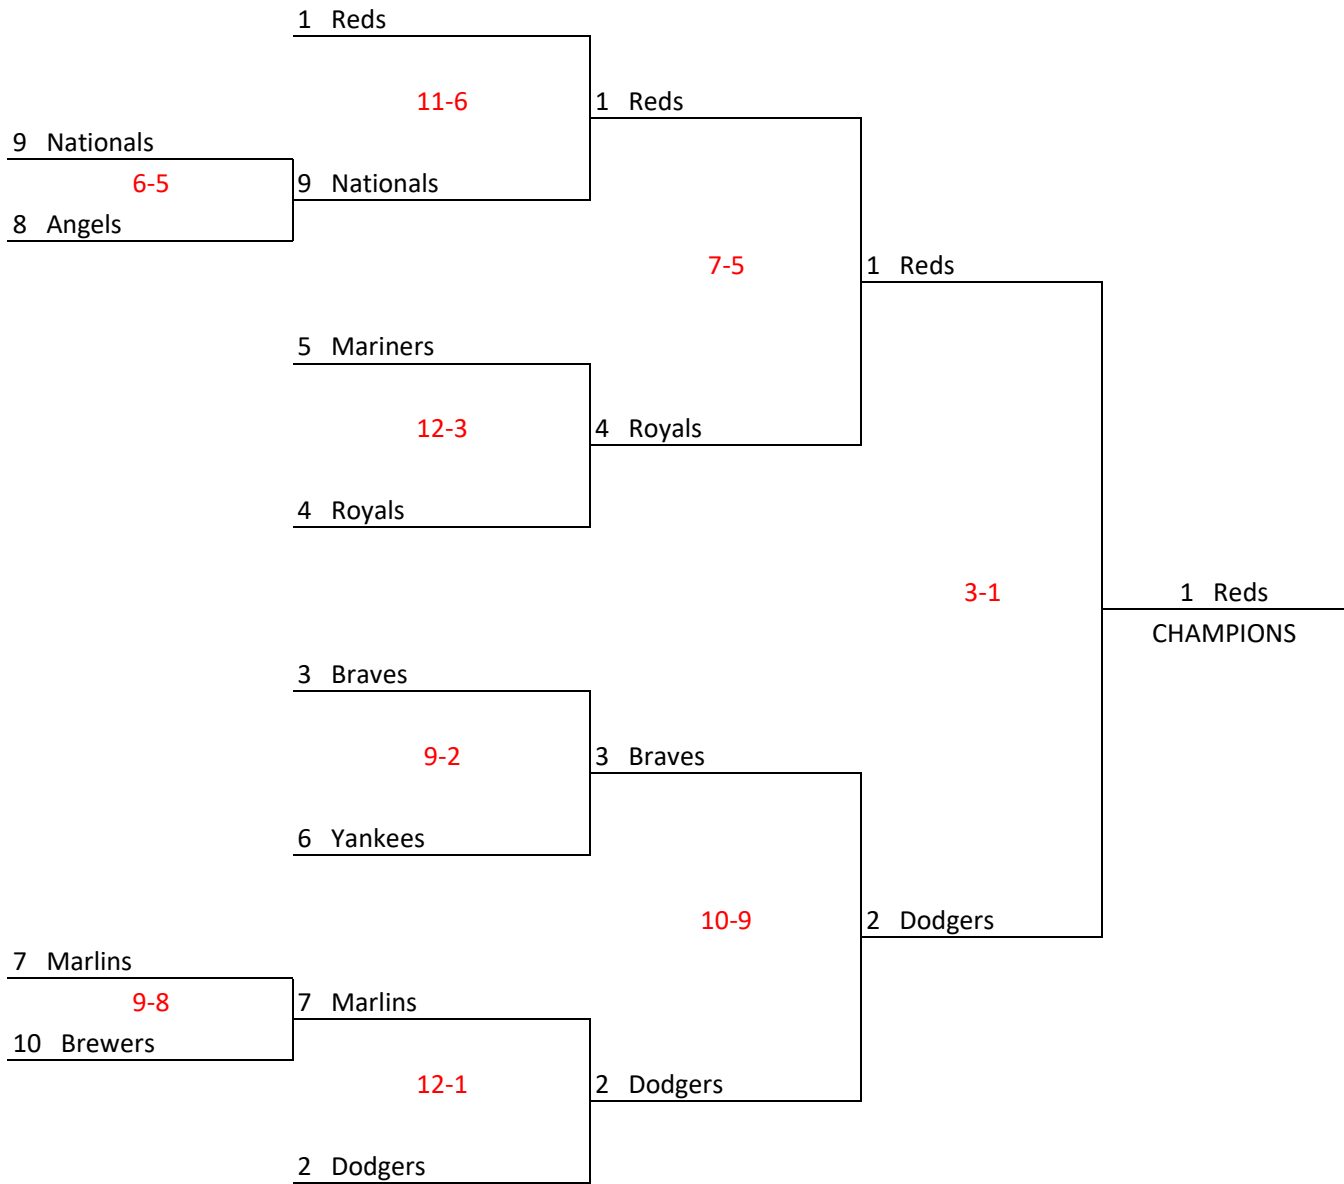

Coach Pitch Minor Tournament

All games are on Field 4 unless otherwise noted. Coin flip will determine which team is the home team.

Coach Pitch Major Tournament

All games are on Field 3 unless otherwise noted. Better seeded team is the home team.

Coach Pitch Major Tournament

All games are on Field 3 unless otherwise noted. Better seeded team is the home team.

Kid Pitch Minor Tournament

All games are on Field 2 unless otherwise noted. Better seeded team is the home team.

Kid Pitch Minor Tournament

All games are on Field 2 unless otherwise noted. Better seeded team is the home team.

Kid Pitch Major Tournament

All games are on Field 1 unless otherwise noted. Better seeded team is the home team.

Intermediate Tournament

All games are on Field 1 unless otherwise noted. Better seeded team is the home team.

Senior Tournament

All games are on Field 5. Better seeded team is the home team.